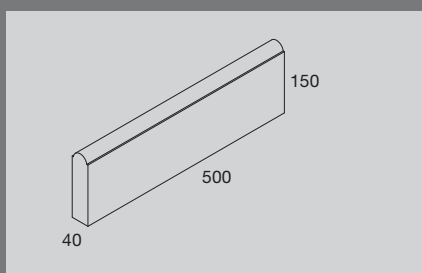

## Practical & Versatile

An elegant and simple garden edging product with a dome top profile, sold by the piece.

## Recommended use

Garden edging: a multi-purpose garden edge that can be laid vertically or horizontally.

## Dimensions